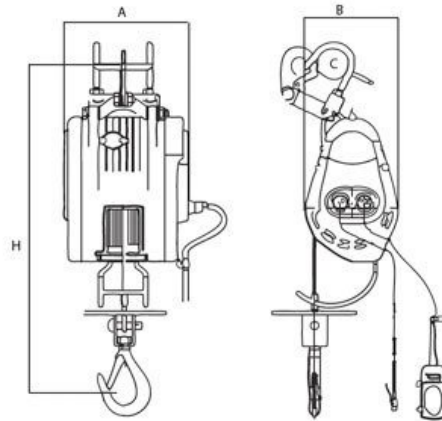

### Features

- Lightweight and compact design allowing for easy installation
- Automatic upper limit switch, when rope disc touches the limit arm, hoisting is automatically stopped
- Lower overwind limit switch
- Dynamic and mechanical brake providing instant and safe braking
- Convenient 240 volt/single phase power supply
- Sensor arm automatically stops motor if the wire rope is under-wound
- Wire rope with 360° weighted hook with safety latch
- Supplied with 3 metre power lead and industry plug & 10 metre heavy duty IP65 waterproof pendant control

### Optional Accessories

- Mounting Arm CRH-0710
- Push Trolley Mount Bracket CRH-0720

Product Brochure For H273

Diagram of optional trolley mount bracket attached to a Pacific twin pin push trolley

Model		CWS-80	CWS-160	CWS-230	CWS-300
Rated Capacity	kg	80	160	230	300
Stock Code		CWS080	CWS160	CWS230	CWS300
Lifting Speed	m/min	30	22	14	13
Motor	kW	0.8	1.2	1.3	1.5
Power Supply		240 Volt 1Ø 50 Hz			
Lifting Height	m	35	40	24	24
Wire Rope	Ømmxm	3.3x36	4x41	5x25	4.8 x 25
Net weight	kg	9	14	15	17
Dimensions mm	A	200	244	244	244
	B	168	182	182	182
	C	Ø55	Ø55	Ø60	Ø60
Head Room	H	605	640	640	640