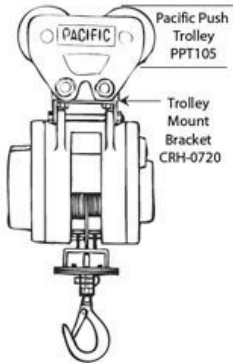

### Features

- Lightweight and compact design allowing for easy installation
- Automatic upper limit switch, when rope disc touches the limit arm, hoisting is automatically stopped
- Lower overwind limit switch
- Dynamic and mechanical brake providing instant and safe braking
- Convenient 240 volt/single phase power supply
- Sensor arm automatically stops motor if the wire rope is under-wound
- Wire rope with 360° weighted hook with safety latch
- Supplied with 3 metre power lead and industry plug & 10 metre heavy duty IP65 waterproof pendant control

### Optional Accessories

- Mounting Arm CRH-0710
- Push Trolley Mount Bracket CRH-0720

Product Brochure For H273

Diagram of optional trolley mount bracket attached to a Pacific twin pin push trolley

Model		CWS-80	CWS-160	CWS-230	CWS-300
Rated Capacity	kg	80	160	230	300
Stock Code		CWS080	CWS160	CWS230	CWS300
Lifting Speed	m/min	30	22	14	13
Motor	kW	0.8	1.2	1.3	1.5
Power Supply		240 Volt 1Ø 50 Hz			
Lifting Height	m	35	40	24	24
Wire Rope	Ømmxm	3.3x36	4x41	5x25	4.8 x 25
Net weight	kg	9	14	15	17
Dimensions mm	A	200	244	244	244
	B	168	182	182	182
	C	Ø55	Ø55	Ø60	Ø60
Head Room	H	605	640	640	640

Product Brochure For H273

**Recommended Accessories**

C147  
 Girder Trolley

H300  
 Round Sling

H316  
 Flat Sling

H305  
 Round Sling

H318  
 Flat Sling

H308  
 Round Sling