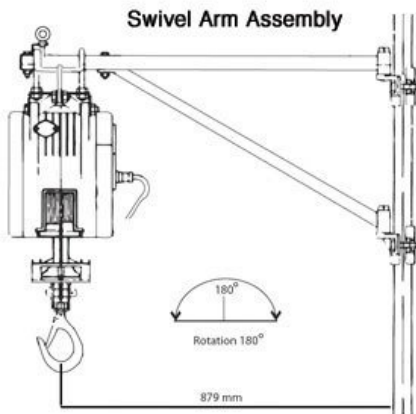

### Optional Accessories

- Mounting Arm CRH-0710
- Push Trolley Mount Bracket CRH-0720

Product Brochure For H273

Diagram of optional trolley mount bracket attached to a Pacific twin pin push trolley

Model		CWS-80	CWS-160	CWS-230	CWS-300
Rated Capacity	kg	80	160	230	300
Stock Code		CWS080	CWS160	CWS230	CWS300
Lifting Speed	m/min	30	22	14	13
Motor	kW	0.8	1.2	1.3	1.5
Power Supply		240 Volt 1Ø 50 Hz			
Lifting Height	m	35	40	24	24
Wire Rope	Ømmxm	3.3x36	4x41	5x25	4.8 x 25
Net weight	kg	9	14	15	17
Dimensions mm	A	200	244	244	244
	B	168	182	182	182
	C	Ø55	Ø55	Ø60	Ø60
Head Room	H	605	640	640	640