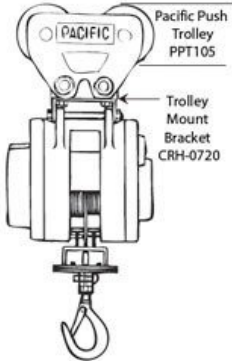

Features

- Lightweight and compact design allowing for easy installation
- Automatic upper limit switch, when rope disc touches the limit arm, hoisting is automatically stopped
- Lower overwind limit switch
- Dynamic and mechanical brake providing instant and safe braking
- Convenient 240 volt/single phase power supply
- Sensor arm automatically stops motor if the wire rope is under-wound
- Wire rope with 360° weighted hook with safety latch
- Supplied with 3 metre power lead and industry plug & 10 metre heavy duty IP65 waterproof pendant control

Optional Accessories

- Mounting Arm CRH-0710
- Push Trolley Mount Bracket CRH-0720A

Product Brochure For H274

Diagram of optional trolley mount bracket attached to a Pacific twin pin push trolley

Model		CWS-80	CWS-160	CWS-230	CWS-300
Rated Capacity	kg	80	160	230	300
Stock Code		CWS080	CWS160	CWS230	CWS300
Lifting Speed	m/min	30	22	14	13
Motor	kW	0.8	1.2	1.3	1.5
Power Supply		240 Volt 1Ø 50 Hz			
Lifting Height	m	35	40	24	24
Wire Rope	Ømmxm	3.3x36	4x41	5x25	4.8 x 25
Net weight	kg	9	14	15	17
Dimensions mm	A	200	244	244	244
	B	168	182	182	182
	C	Ø55	Ø55	Ø60	Ø60
Head Room	H	605	640	640	640

Product Brochure For H274

Recommended Accessories

C147
Girder Trolley

H300
Round Sling

H316
Flat Sling

H305
Round Sling

H318
Flat Sling

H308
Round Sling