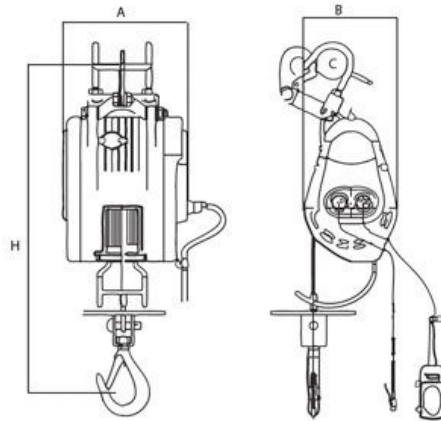

Features

- Lightweight and compact design allowing for easy installation
- Automatic upper limit switch, when rope disc touches the limit arm, hoisting is automatically stopped
- Lower overwind limit switch
- Dynamic and mechanical brake providing instant and safe braking
- Convenient 240 volt/single phase power supply
- Sensor arm automatically stops motor if the wire rope is under-wound
- Wire rope with 360° weighted hook with safety latch
- Supplied with 3 metre power lead and industry plug & 10 metre heavy duty IP65 waterproof pendant control

Optional Accessories

- Mounting Arm CRH-0710
- Push Trolley Mount Bracket CRH-0720A

Product Brochure For H274

Diagram of optional trolley mount bracket attached to a Pacific twin pin push trolley

Model		CWS-80	CWS-160	CWS-230	CWS-300
Rated Capacity	kg	80	160	230	300
Stock Code		CWS080	CWS160	CWS230	CWS300
Lifting Speed	m/min	30	22	14	13
Motor	kW	0.8	1.2	1.3	1.5
Power Supply		240 Volt 1Ø 50 Hz			
Lifting Height	m	35	40	24	24
Wire Rope	Ømmxm	3.3x36	4x41	5x25	4.8 x 25
Net weight	kg	9	14	15	17
Dimensions mm	A	200	244	244	244
	B	168	182	182	182
	C	Ø55	Ø55	Ø60	Ø60
Head Room	H	605	640	640	640

Product Brochure For H274

Recommended Accessories

C147
Girder Trolley

H300
Round Sling

H316
Flat Sling

H305
Round Sling

H318
Flat Sling

H308
Round Sling