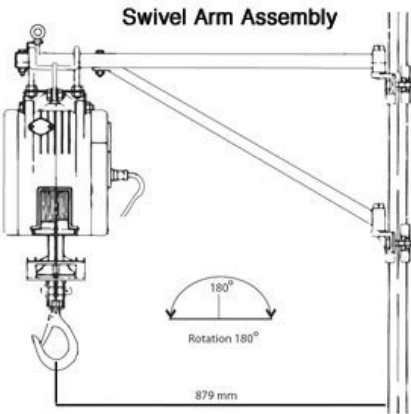

Features

- Lightweight and compact design allowing for easy installation
- Automatic upper limit switch, when rope disc touches the limit arm, hoisting is automatically stopped
- Lower overwind limit switch
- Dynamic and mechanical brake providing instant and safe braking
- Convenient 240 volt/single phase power supply
- Sensor arm automatically stops motor if the wire rope is under-wound
- Wire rope with 360° weighted hook with safety latch
- Supplied with 3 metre power lead and industry plug & 10 metre heavy duty IP65 waterproof pendant control

Optional Accessories

- Mounting Arm CRH-0710
- Push Trolley Mount Bracket CRH-0720A

Product Brochure For H274

Diagram of optional trolley mount bracket attached to a Pacific twin pin push trolley

Model		CWS-80	CWS-160	CWS-230	CWS-300
Rated Capacity	kg	80	160	230	300
Stock Code		CWS080	CWS160	CWS230	CWS300
Lifting Speed	m/min	30	22	14	13
Motor	kW	0.8	1.2	1.3	1.5
Power Supply		240 Volt 1Ø 50 Hz			
Lifting Height	m	35	40	24	24
Wire Rope	Ømmxm	3.3x36	4x41	5x25	4.8 x 25
Net weight	kg	9	14	15	17
Dimensions mm	A	200	244	244	244
	B	168	182	182	182
	C	Ø55	Ø55	Ø60	Ø60
Head Room	H	605	640	640	640