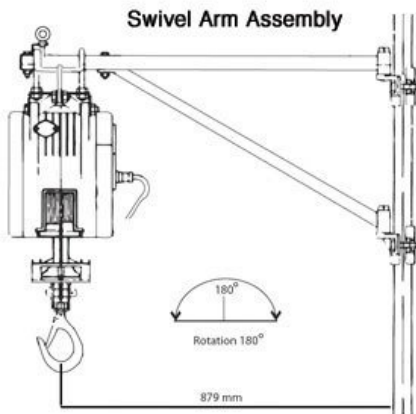

Features

- Lightweight and compact design allowing for easy installation
- Automatic upper limit switch, when rope disc touches the limit arm, hoisting is automatically stopped
- Lower overwind limit switch
- Dynamic and mechanical brake providing instant and safe braking
- Convenient 240 volt/single phase power supply
- Sensor arm automatically stops motor if the wire rope is under-wound
- Wire rope with 360° weighted hook with safety latch
- Supplied with 3 metre power lead and industry plug & 10 metre heavy duty IP65 waterproof pendant control

Optional Accessories

- Mounting Arm CRH-0710
- Push Trolley Mount Bracket CRH-0720A

Product Brochure For H275

Diagram of optional trolley mount bracket attached to a Pacific twin pin push trolley

Model		CWS-80	CWS-160	CWS-230	CWS-300
Rated Capacity	kg	80	160	230	300
Stock Code		CWS080	CWS160	CWS230	CWS300
Lifting Speed	m/min	30	22	14	13
Motor	kW	0.8	1.2	1.3	1.5
Power Supply		240 Volt 1Ø 50 Hz			
Lifting Height	m	35	40	24	24
Wire Rope	Ømmxm	3.3x36	4x41	5x25	4.8 x 25
Net weight	kg	9	14	15	17
Dimensions mm	A	200	244	244	244
	B	168	182	182	182
	C	Ø55	Ø55	Ø60	Ø60
Head Room	H	605	640	640	640