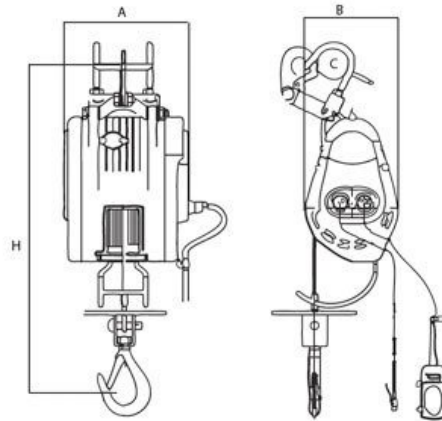

Features

- Lightweight and compact design allowing for easy installation
- Automatic upper limit switch, when rope disc touches the limit arm, hoisting is automatically stopped
- Lower overwind limit switch
- Dynamic and mechanical brake providing instant and safe braking
- Convenient 240 volt/single phase power supply
- Sensor arm automatically stops motor if the wire rope is under-wound
- Wire rope with 360° weighted hook with safety latch
- Supplied with 3 metre power lead and industry plug & 10 metre heavy duty IP65 waterproof pendant control

Optional Accessories

- Mounting Arm CRH-0710
- Push Trolley Mount Bracket CRH-0720A

Product Brochure For H275

Diagram of optional trolley mount bracket attached to a Pacific twin pin push trolley

Model		CWS-80	CWS-160	CWS-230	CWS-300
Rated Capacity	kg	80	160	230	300
Stock Code		CWS080	CWS160	CWS230	CWS300
Lifting Speed	m/min	30	22	14	13
Motor	kW	0.8	1.2	1.3	1.5
Power Supply		240 Volt 1Ø 50 Hz			
Lifting Height	m	35	40	24	24
Wire Rope	Ømmxm	3.3x36	4x41	5x25	4.8 x 25
Net weight	kg	9	14	15	17
Dimensions mm	A	200	244	244	244
	B	168	182	182	182
	C	Ø55	Ø55	Ø60	Ø60
Head Room	H	605	640	640	640