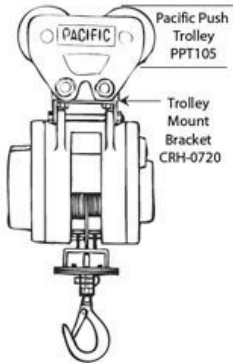

Features

- Lightweight and compact design allowing for easy installation
- Automatic upper limit switch, when rope disc touches the limit arm, hoisting is automatically stopped
- Lower overwind limit switch
- Dynamic and mechanical brake providing instant and safe braking
- Convenient 240 volt/single phase power supply
- Sensor arm automatically stops motor if the wire rope is under-wound
- Wire rope with 360° weighted hook with safety latch
- Supplied with 3 metre power lead and industry plug & 10 metre heavy duty IP65 waterproof pendant control

Optional Accessories

- Mounting Arm CRH-0710
- Push Trolley Mount Bracket CRH-0720A

Product Brochure For H275

Diagram of optional trolley mount bracket attached to a Pacific twin pin push trolley

Model		CWS-80	CWS-160	CWS-230	CWS-300
Rated Capacity	kg	80	160	230	300
Stock Code		CWS080	CWS160	CWS230	CWS300
Lifting Speed	m/min	30	22	14	13
Motor	kW	0.8	1.2	1.3	1.5
Power Supply		240 Volt 1Ø 50 Hz			
Lifting Height	m	35	40	24	24
Wire Rope	Ømmxm	3.3x36	4x41	5x25	4.8 x 25
Net weight	kg	9	14	15	17
Dimensions mm	A	200	244	244	244
	B	168	182	182	182
	C	Ø55	Ø55	Ø60	Ø60
Head Room	H	605	640	640	640