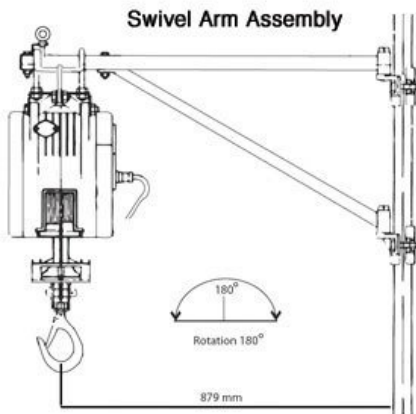

Features

- Lightweight and compact design allowing for easy installation
- Automatic upper limit switch, when rope disc touches the limit arm, hoisting is automatically stopped
- Lower overwind limit switch
- Dynamic and mechanical brake providing instant and safe braking
- Convenient 240 volt/single phase power supply
- Sensor arm automatically stops motor if the wire rope is under-wound
- Wire rope with 360° weighted hook with safety latch
- Supplied with 3 metre power lead and industry plug & 10 metre heavy duty IP65 waterproof pendant control

Optional Accessories

- Mounting Arm CRH-0710
- Push Trolley Mount Bracket CRH-0720A

Product Brochure For H276

Diagram of optional trolley mount bracket attached to a Pacific twin pin push trolley

Model		CWS-80	CWS-160	CWS-230	CWS-300
Rated Capacity	kg	80	160	230	300
Stock Code		CWS080	CWS160	CWS230	CWS300
Lifting Speed	m/min	30	22	14	13
Motor	kW	0.8	1.2	1.3	1.5
Power Supply		240 Volt 1Ø 50 Hz			
Lifting Height	m	35	40	24	24
Wire Rope	Ømmxm	3.3x36	4x41	5x25	4.8 x 25
Net weight	kg	9	14	15	17
Dimensions mm	A	200	244	244	244
	B	168	182	182	182
	C	Ø55	Ø55	Ø60	Ø60
Head Room	H	605	640	640	640