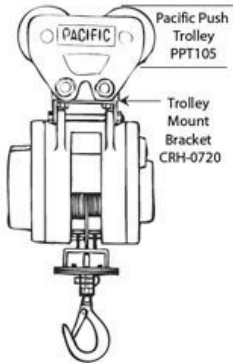

Features

- Lightweight and compact design allowing for easy installation
- Automatic upper limit switch, when rope disc touches the limit arm, hoisting is automatically stopped
- Lower overwind limit switch
- Dynamic and mechanical brake providing instant and safe braking
- Convenient 240 volt/single phase power supply
- Sensor arm automatically stops motor if the wire rope is under-wound
- Wire rope with 360° weighted hook with safety latch
- Supplied with 3 metre power lead and industry plug & 10 metre heavy duty IP65 waterproof pendant control

Optional Accessories

- Mounting Arm CRH-0710
- Push Trolley Mount Bracket CRH-0720A

Product Brochure For H276

Diagram of optional trolley mount bracket attached to a Pacific twin pin push trolley

Model		CWS-80	CWS-160	CWS-230	CWS-300
Rated Capacity	kg	80	160	230	300
Stock Code		CWS080	CWS160	CWS230	CWS300
Lifting Speed	m/min	30	22	14	13
Motor	kW	0.8	1.2	1.3	1.5
Power Supply		240 Volt 1Ø 50 Hz			
Lifting Height	m	35	40	24	24
Wire Rope	Ømmxm	3.3x36	4x41	5x25	4.8 x 25
Net weight	kg	9	14	15	17
Dimensions mm	A	200	244	244	244
	B	168	182	182	182
	C	Ø55	Ø55	Ø60	Ø60
Head Room	H	605	640	640	640

Product Brochure For H276

Recommended Accessories

C147
Girder Trolley

H300
Round Sling

H316
Flat Sling

H305
Round Sling

H318
Flat Sling

H308
Round Sling