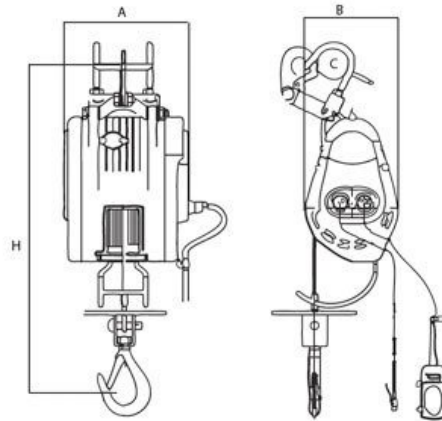

Features

- Lightweight and compact design allowing for easy installation
- Automatic upper limit switch, when rope disc touches the limit arm, hoisting is automatically stopped
- Lower overwind limit switch
- Dynamic and mechanical brake providing instant and safe braking
- Convenient 240 volt/single phase power supply
- Sensor arm automatically stops motor if the wire rope is under-wound
- Wire rope with 360° weighted hook with safety latch
- Supplied with 3 metre power lead and industry plug & 10 metre heavy duty IP65 waterproof pendant control

Optional Accessories

- Mounting Arm CRH-0710
- Push Trolley Mount Bracket CRH-0720A

Product Brochure For H276

Diagram of optional trolley mount bracket attached to a Pacific twin pin push trolley

Model		CWS-80	CWS-160	CWS-230	CWS-300
Rated Capacity	kg	80	160	230	300
Stock Code		CWS080	CWS160	CWS230	CWS300
Lifting Speed	m/min	30	22	14	13
Motor	kW	0.8	1.2	1.3	1.5
Power Supply		240 Volt 1Ø 50 Hz			
Lifting Height	m	35	40	24	24
Wire Rope	Ømmxm	3.3x36	4x41	5x25	4.8 x 25
Net weight	kg	9	14	15	17
Dimensions mm	A	200	244	244	244
	B	168	182	182	182
	C	Ø55	Ø55	Ø60	Ø60
Head Room	H	605	640	640	640