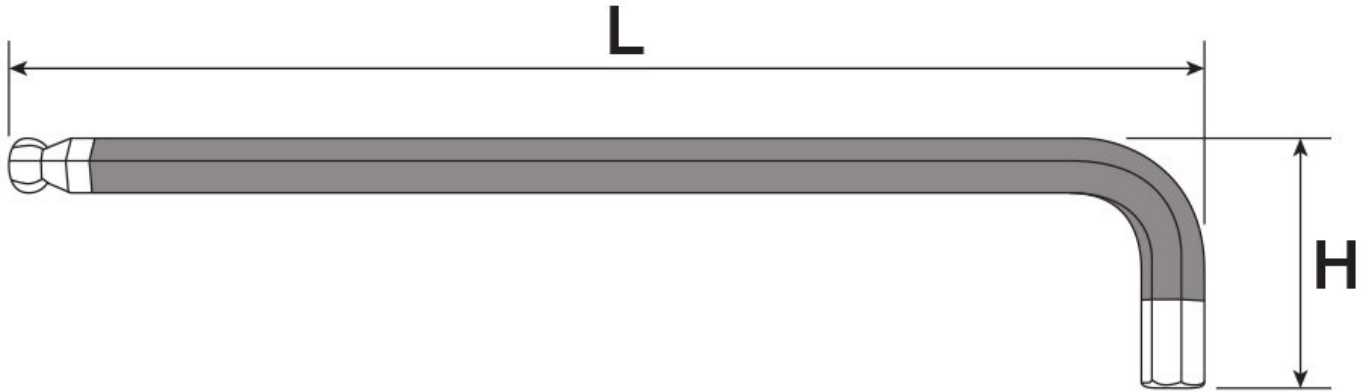

Product Brochure For H811

Imperial Hex Keys Ball Point - Extra Long Industrial Series

1/16" - 3/8"
 9 Piece Set

On Sale

Ex GST

Inc GST

~~\$35.00~~

~~\$38.50~~

\$26.36

\$29.00

ORDER CODE:	H811
Type:	Imperial
Sizes (mm / Inch):	1/16", 5/64", 3/32", 1/8" & 5/32", 3/16", 1/4", 5/16", 3/8"
Nett Weight (kg):	0.5

Features

- Storage pack flips open, making it easier to remove keys
- Extra long hex keys for increase reach and leverage
- Hardened S2, red powder coated with satin finish
- Ball head design allows turning of hard to reach fasteners
- Sizes include: 1/16", 5/64", 3/32", 1/8", 5/32", 3/16", 1/4", 5/16", 3/8" hex keys

IMPERIAL HEX KEY - Dimensions

Hex Key Size	H	L
1/16"	15mm	90mm
5/64"	17mm	100mm
3/32"	20mm	114mm
1/8"	23mm	129mm
5/32"	28mm	142mm
3/16"	32mm	164mm
1/4"	38mm	185mm
5/16"	43mm	207mm
3/8"	49mm	233mm

Product Brochure For H811

Specific Features

Shown In Packaging

Shown Open

Set

Imperial Hex Key

Hex Profile

Ball End Hex Profile