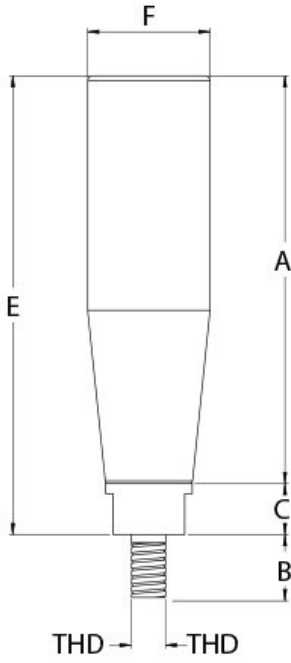

Product Brochure For H9050

Steel Revolving Handle

Packet QTY 1

M6 X1.0 Thread - 50mm long

Ex GST
\$12.00

Inc GST
\$13.20

ORDER CODE:	H9050
Brand:	H9050
Wheel Diameter (mm):	HAFCO
Handle Type:	-
Handle Size (mm):	Revolving
Screw Length (mm):	50
Outside Thread:	-
Internal Thread:	M6 x 1.0P
Pack QTY:	~

Description

Steel Revolving Handle

Features

- Chrome Finish

Product Brochure For H9050

Revolving Handle

All measurements in mm & Kgs

Order Code	Model No.	THD	A	B	C	E	F	Weight
H9050	RH-50C	M6	50	10	8	58	16	0.11
H9051	RH-62C	M8	62	10	8	70	19	0.16
H9052	RH-82C	M10	80	12	10	92	23	0.26

Product Brochure For H9050

Specific Features

Side View