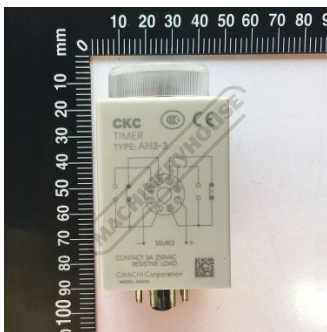

Specific Features

Side View