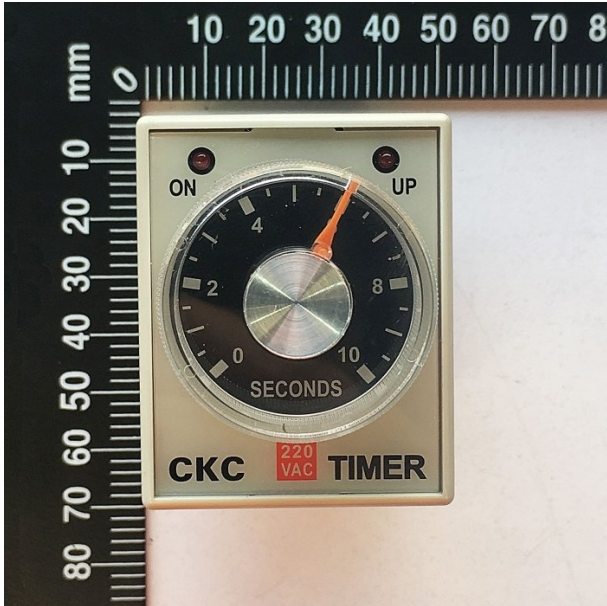

Product Brochure For HR116

**TIMER CUT LENGTH - #**

CKC AH3-3

Suits: HG-840 + other models

ORDER CODE:

HR116

Size:

~

**Specific Features**

Side View

Rear View

Detail View