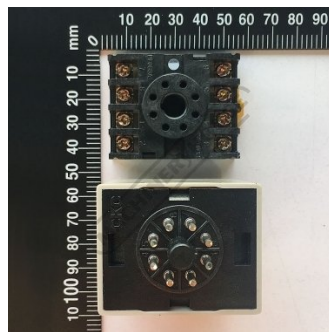

Product Brochure For HR116

**TIMER CUT LENGTH - #**

CKC AH3-3

Suits: HG-840 + other models

ORDER CODE:

HR116

Size:

~

**Specific Features**

Side View

Rear View

Detail View