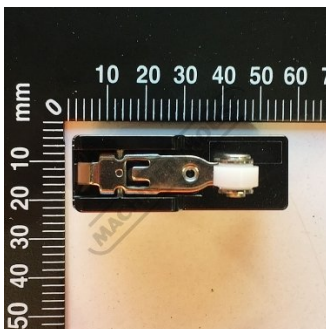

Product Brochure For JC9998

LIMIT SWITCH FWD/REV - #123

Suits: TM1960G

Ex GST
\$40.00

Inc GST
\$44.00

ORDER CODE:

JC9998

Specific Features