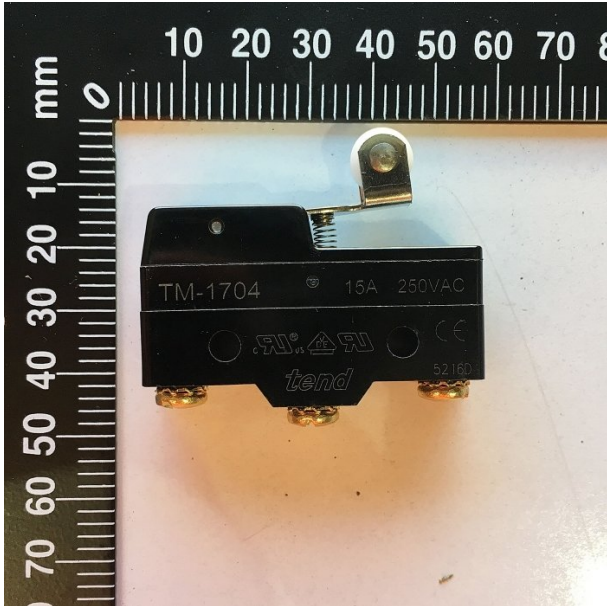

Product Brochure For JC9998

LIMIT SWITCH FWD/REV - #123

Suits: TM1960G

Ex GST
\$40.00

Inc GST
\$44.00

ORDER CODE:

JC9998

Specific Features

Top View