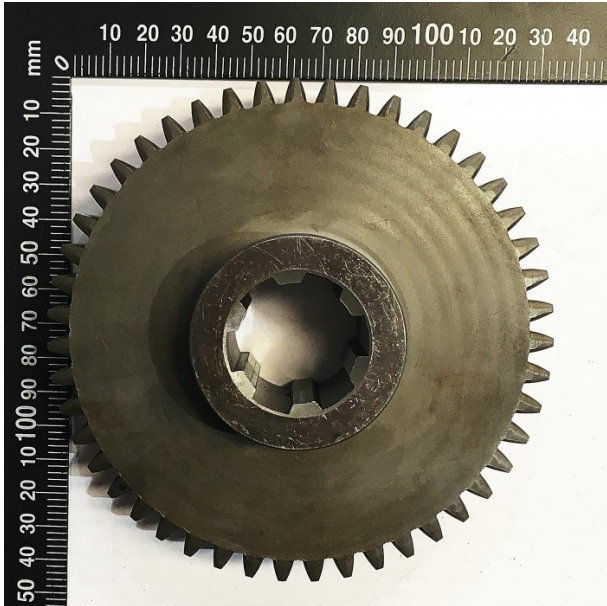

Product Brochure For JF1028

GEAR 47T 26MM I/D - #89

#C6246B-101031

Suits: CL-68A + other models

Specific Features

Side View