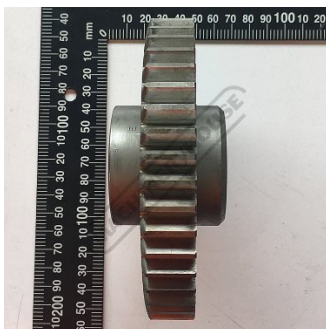

Product Brochure For JF1034

GEAR - #91

#C6246B-101032A

Suits: CL-68A + other models

Specific Features

Side View