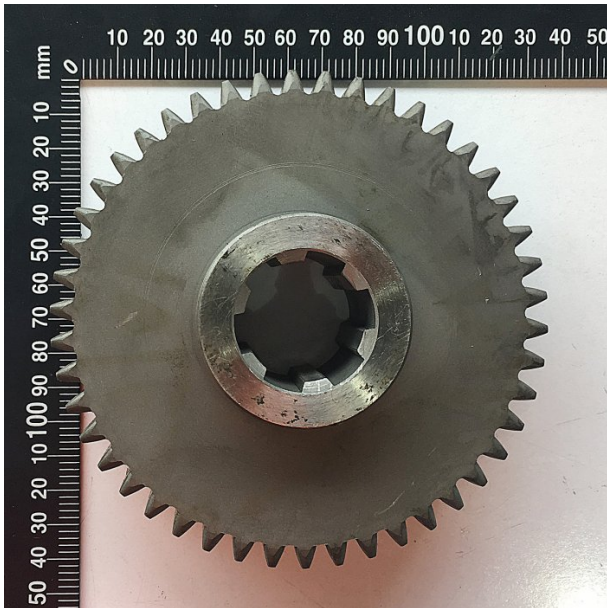

Product Brochure For JF1034

GEAR - #91

#C6246B-101032A

Suits: CL-68A + other models

Specific Features

Side View