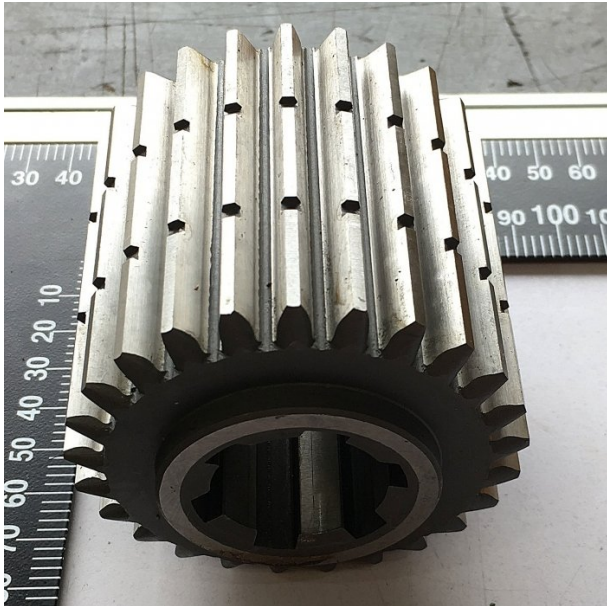

Product Brochure For JF1038

GEAR 25T X 80MM - #119

C6246B-101038

Suits: CL-68A + other models

Specific Features

Side View

Top View