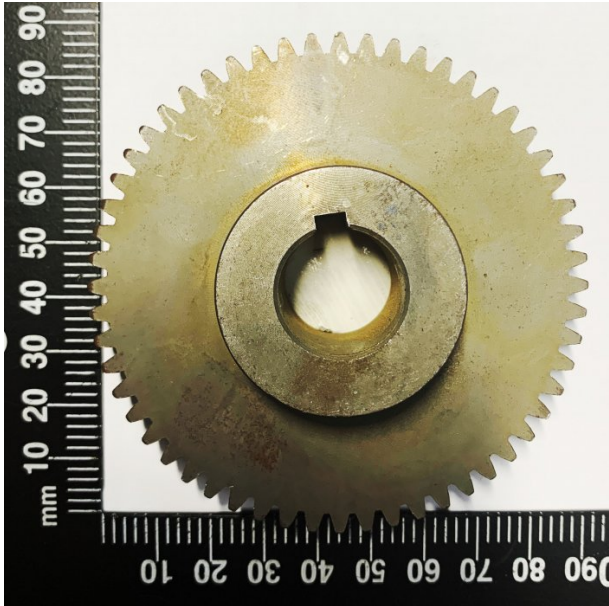

Product Brochure For JM2055A

STEEL GEAR 56T - #55

CQ9332-02-008

Suits: AL-320G (L141)

Specific Features

JM2055A

Rear View