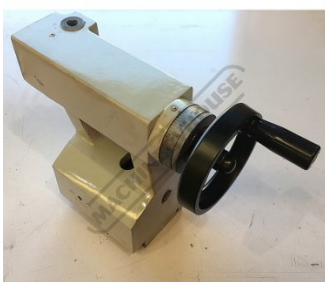

Product Brochure For JM3141

TAILSTOCK ASSY COMPLTE - #1~41

Suits: AL-320G + other models

Specific Features

Side View

Detail View