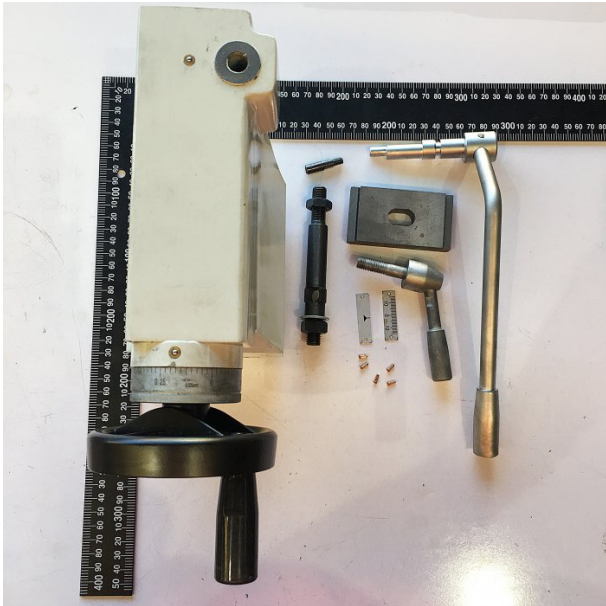

Product Brochure For JM3141

TAILSTOCK ASSY COMPLTE - #1~41

Suits: AL-320G + other models

Specific Features

Side View

Detail View