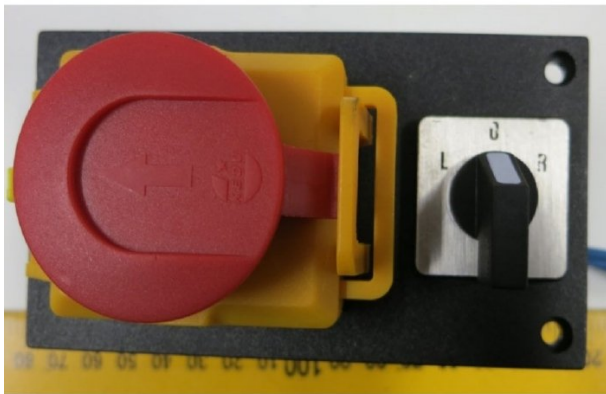

Product Brochure For JM9000

SWITCH ON/OFF FOR/REV - #

Suits: AL-320G

Ex GST  
\$60.00

Inc GST  
\$66.00

ORDER CODE: \_\_\_\_\_

Specific Features

Image 2