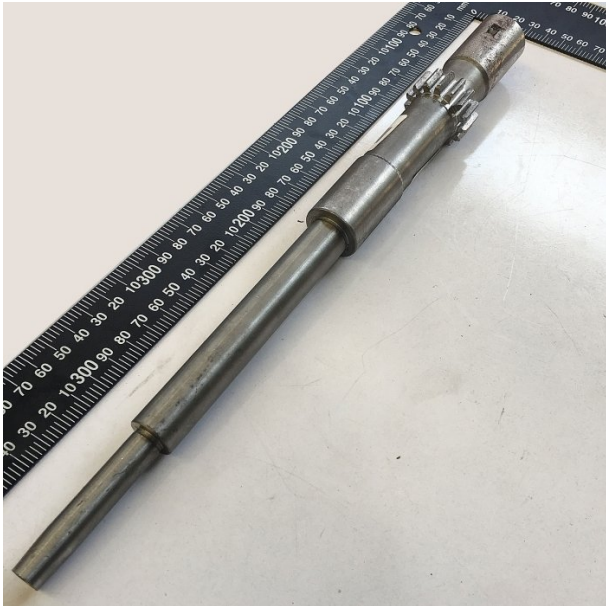

Product Brochure For JQ3022

CROSS FEED PINION - #85

RUN6246-103022

Suits: CL-410 + other models

Specific Features

Top View