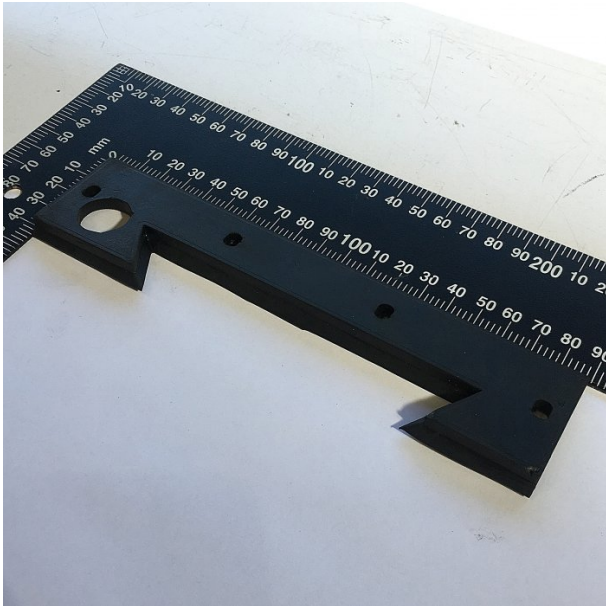

Product Brochure For JQ3038

WIPER (CROSS) - #46

RUN6141-103038

Suits: CL-410 + other models

Please Call

Specific Features

Top View