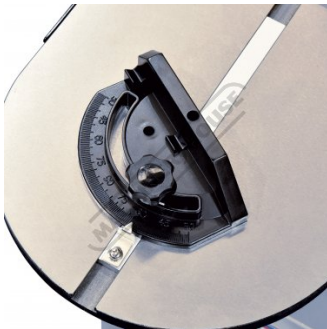

Product Brochure For K8154

12" Disc Sander - DS-12S, 240V

Built to School Specifications
 NSW DOE Item 11A

Please Call

ORDER CODE:	K8154
NSW DOE Item No.:	11A
QLD DOE Item No.:	~
MODEL:	Schools / TAFE DS-12S
Disc Diameter (mm):	Ø305
Variable Table Feed Speed (m/min):	~
Sanding Drum Speed (rpm):	~
Belt Size (mm):	~
Drum Diameter (mm):	~
Max Sanding Width (mm):	~
Max Sanding Thickness (mm):	~
Min Sanding Thickness (mm):	~
Dust Collector Ports (No. x mm):	~
Feed Motor Power (hp):	~
Motor Power (kW / hp):	0.75 / 1
Voltage / Amperage (V / amp):	240 / 10
Nett Weight:	79

Includes

- Mitre gauge
- Sanding disc (x1)
- Enclosed cabinet stand

Product Brochure For K8154

Specific Features

Side View Updated Switch

Table Shown Tilted Updated Switch

Table Tilted at 45 Degrees

Table Tilted Locking Handle And Scale