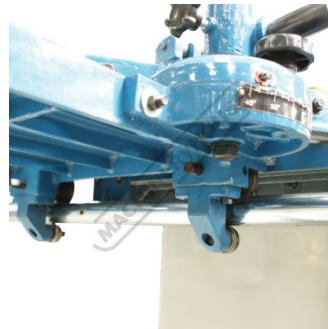

Features

- Robust machine suitable for the professional workshop
- Tilt arbor 45°
- Heavy-duty quick-action 1220mm rip fence
- Triple A section V-belt drive for maximum power transmission
- Heavy steel fabricated stand with 100mm dust chute
- Emergency stop contactor switch with overload protection
- Includes Mitre guide & 305mm TCT blade
- Industrial Taiwanese Machine

Product Brochure For K8826

Specific Features

Front View

Sliding Table with Mitre Guide and Material Clamp

Tilt Arbor to 45 degrees

Single Lock Lever on Rip Fence with Magnified Scale

Swivel Wheels on Mobile Base with Leveling Screws

Heavy Duty Mitre Guide 60 degrees

Heavy Duty Ball Bearing Table Slides

Blade Guard

100mm Dust Chute

Magnetic Safety Switch

Blade Height Adjustment Handle and Angle Scale

Product Brochure For K8826

Recommended Accessories