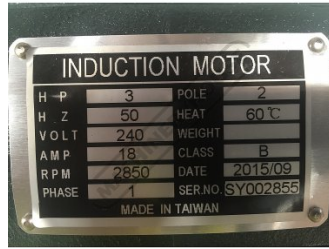

Product Brochure For KA0453

MOTOR 3HP 240V - #53

Suits: ST-12D

Ex GST
\$834.09

Inc GST
\$917.50

ORDER CODE:	~
MODEL:	~
Motor Power (kW / hp):	3
Speed (rpm):	2850
Shaft Diameter (mm):	24
Reversible Motor (Yes / No):	~
Fan Cooled (Yes / No):	Yes
Voltage (V):	240
Amps Required:	18
Input Power Supply Connection:	~

Description

MOTOR TO SUIT TABLE SAW ST-12D (W454)

Shaft needs a 7mm key for connection.

Product Brochure For KA0453

Specific Features

Top View

Label