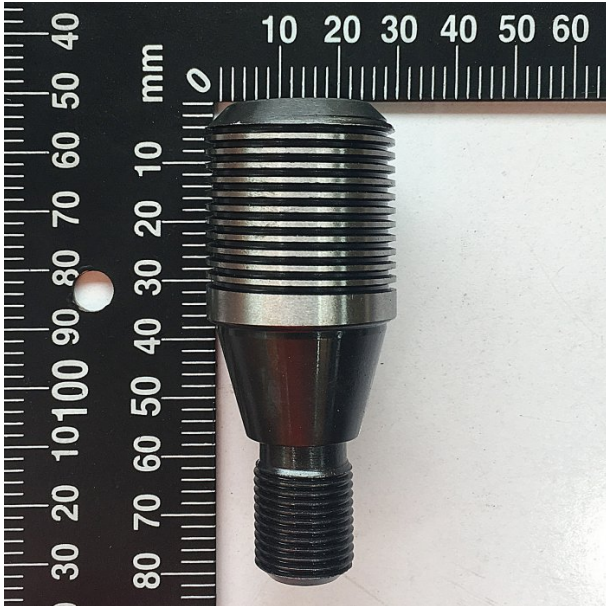

Product Brochure For KA1006

ARBOUR EXTENSION - #6

#0954.00

Suits: ST-12D + other models

Please Call

Specific Features

Top View