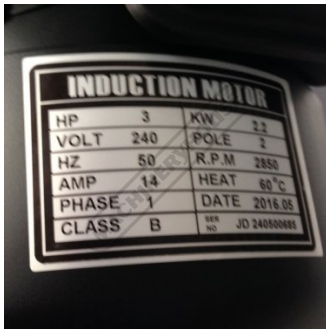

Product Brochure For KG083

MOTOR 3HP - #83

3HP 2800 240V
 Suits: DS-25(L129)

ORDER CODE:	~
MODEL:	~
Motor Power (kW / hp):	~
Speed (rpm):	~
Shaft Diameter (mm):	~
Reversible Motor (Yes / No):	~
Fan Cooled (Yes / No):	~
Voltage (V):	~
Amps Required:	~
Input Power Supply Connection:	~

Specific Features

Image 2