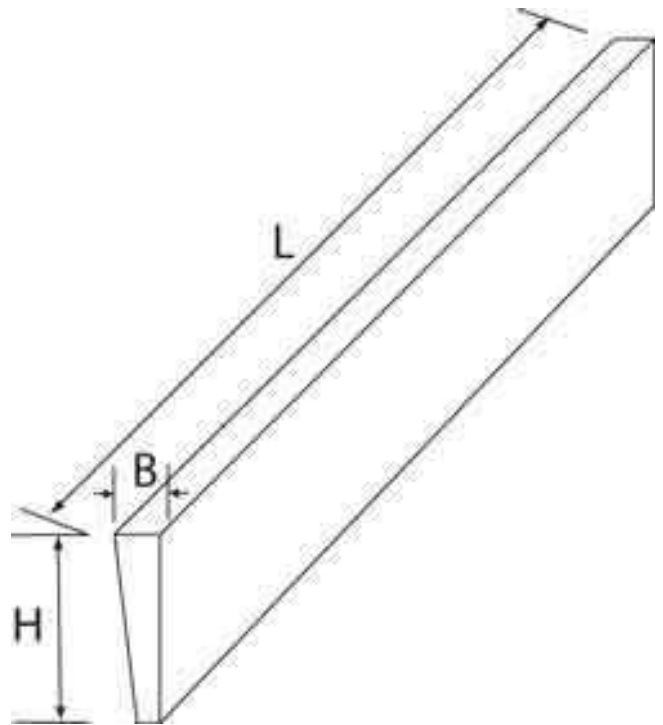

Product Brochure For L0007

Part Off Blade - High Speed Steel Bit
 1/2"

On Sale

Ex GST
~~\$23.00~~
\$19.09

Inc GST
~~\$25.30~~
\$21.00

ORDER CODE:	L0007
H:	1/2"
B:	3/32"
L:	4"
Nett Weight (kg):	0.5

Features

- Ground High Speed Steel 5% Cobalt Parting Blade