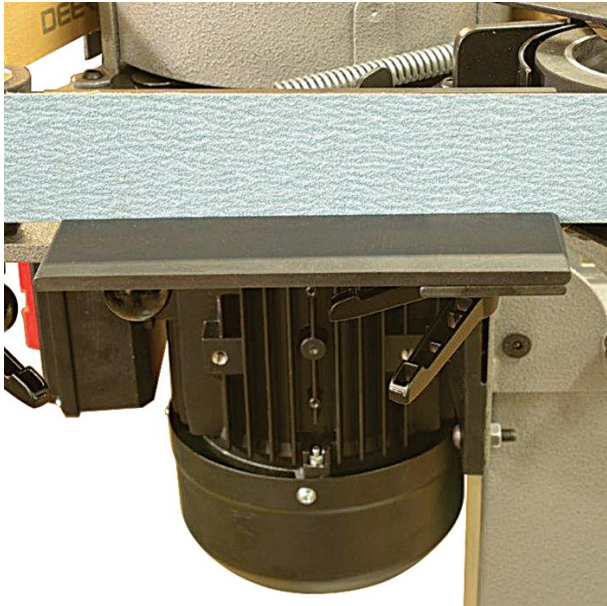

Product Brochure For L0996F

Platen Table - PT-602

Suits SR-602 Select-A-Rad

Ex GST	Inc GST
\$100.00	\$110.00

ORDER CODE:	L0996F
MODEL:	PT-602
Type:	Platen Table
Wheel Diameter (mm):	~
Suits:	SR-602 Select-A-Rad

Description

PLATEN TABLE - To suit Select-A-Rad 602 LINISHER: (L0996)