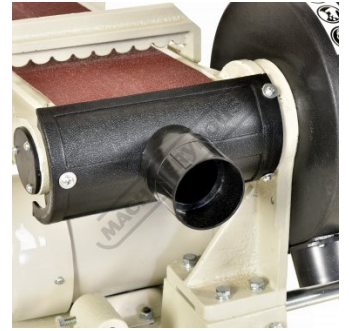

Features

- 150 x 1220mm sanding belt
- Ø230mm disc with guarding
- 0.75kW / 1hp 240V motor
- Safety magnetic type switch
- Can use linisher in vertical or horizontal position
- Tilting table for use with disc or with belt in the vertical position
- Robust cast iron construction with steel floor stand
- Ø55mm dust collector port
- Quick action belt release

Includes

- Tilting table and mitre guide
- Sanding belt & disc
- Stand

Product Brochure For L107

Specific Features

Table and Mitre Guide

Vertical Linishing Position

Table Angle Adjustment

Dust Chute

Left View

Vertical Linishing Position Left View

Recommended Accessories

A8058
 40G Aluminium Oxide Linishing
 Belt Pack

A8059
 60G Aluminium Oxide Linishing
 Belt Pack

A8060
 80G Aluminium Oxide Linishing
 Belt Pack