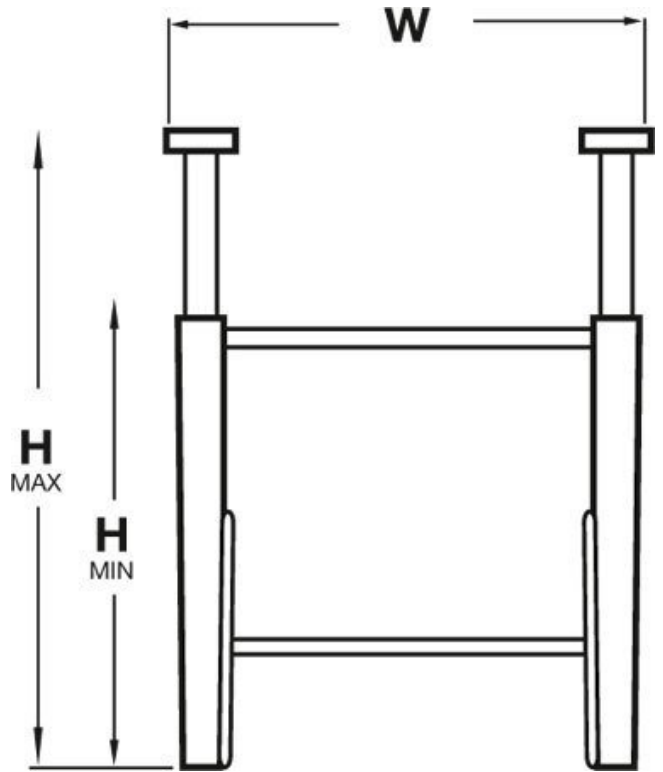

Product Brochure For L814

Roller Conveyor Stand - RS-290H

Suits RC-290 Conveyor
 715-1050mm Adjustable Height

On Sale

Ex GST	Inc GST
\$100.00	\$110.00
\$90.00	\$99.00

ORDER CODE:	L814
W (mm):	290
H (Minimum) (mm):	715
H (Maximum) (mm):	1050

Features

- Adjustable height

Recommended Accessories

L812
 Roller Conveyor