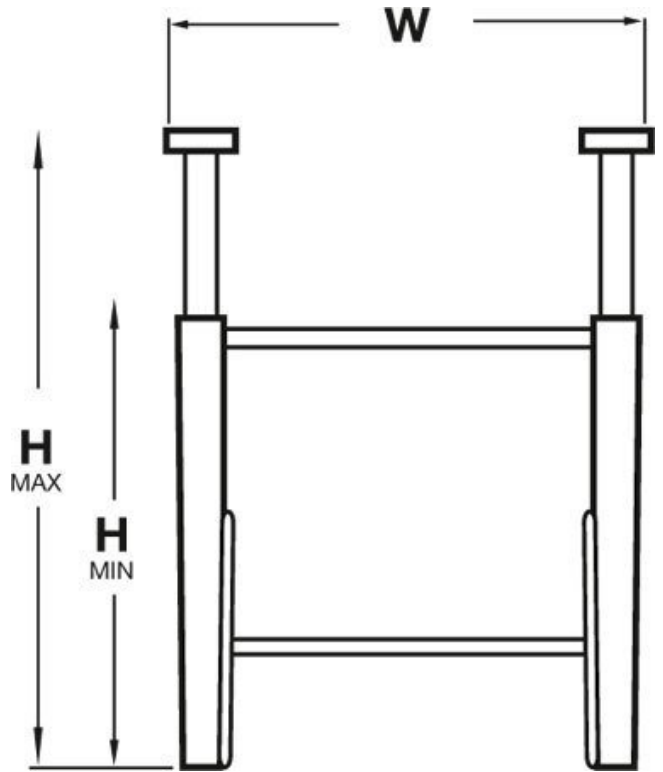

## Roller Conveyor Stand - RS-290L

Suits RC-290 Conveyor  
 505-800mm Adjustable Height

**On Sale**

Ex GST	Inc GST
\$100.00	\$110.00
<b>\$90.00</b>	<b>\$99.00</b>

ORDER CODE:	L816
W (mm):	290
H (Minimum) (mm):	505
H (Maximum) (mm):	800

### Features

- Adjustable height