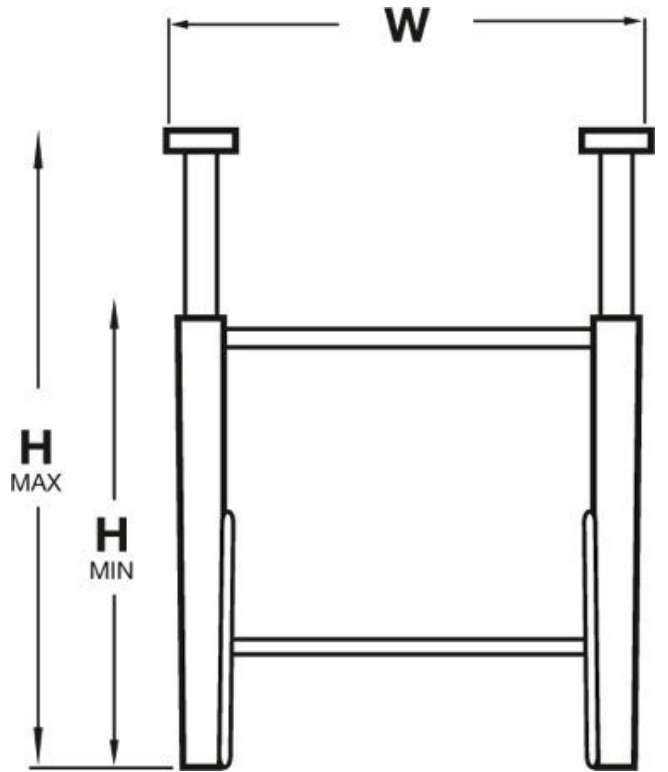

Product Brochure For L820

Roller Conveyor Stand - RS-450H

Suits RC-450 Conveyor
 715-1050mm Adjustable Height

On Sale

| Ex GST | Inc GST |
|---------------------|---------------------|
| \$100.00 | \$110.00 |
| \$90.00 | \$99.00 |

| | |
|-------------------|------|
| ORDER CODE: | L820 |
| W (mm): | 450 |
| H (Minimum) (mm): | 715 |
| H (Maximum) (mm): | 1050 |

Features

- Adjustable height

Recommended Accessories

L805
 Ball Transfer Conveyor

L818
 Roller Conveyor