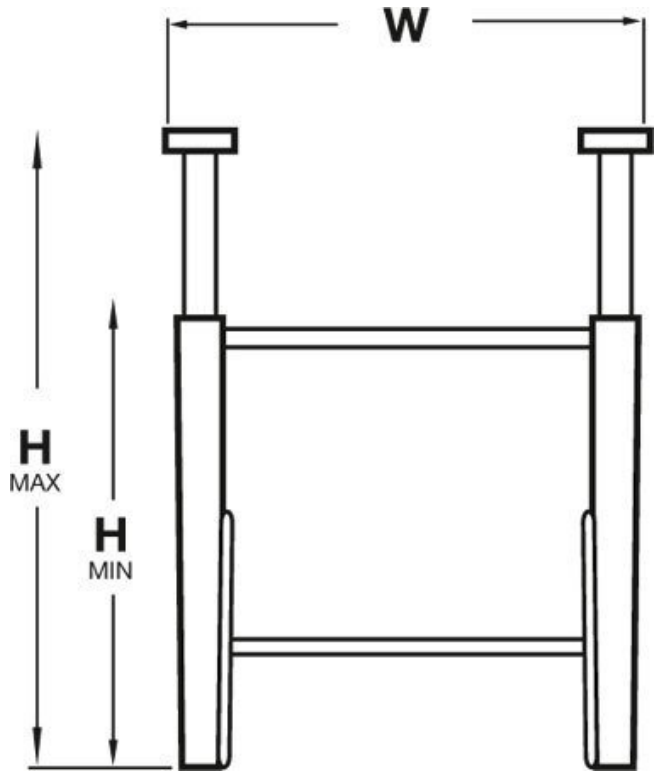

Product Brochure For L822

Roller Conveyor Stand - RS-450L

Suits RC-450 Conveyor
 505-800mm Adjustable Height

On Sale

Ex GST	Inc GST
\$100.00	\$110.00
\$90.00	\$99.00

ORDER CODE:	L822
W (mm):	450
H (Minimum) (mm):	505
H (Maximum) (mm):	800

Features

- Adjustable height

Recommended Accessories

L805
Ball Transfer Conveyor

L818
Roller Conveyor