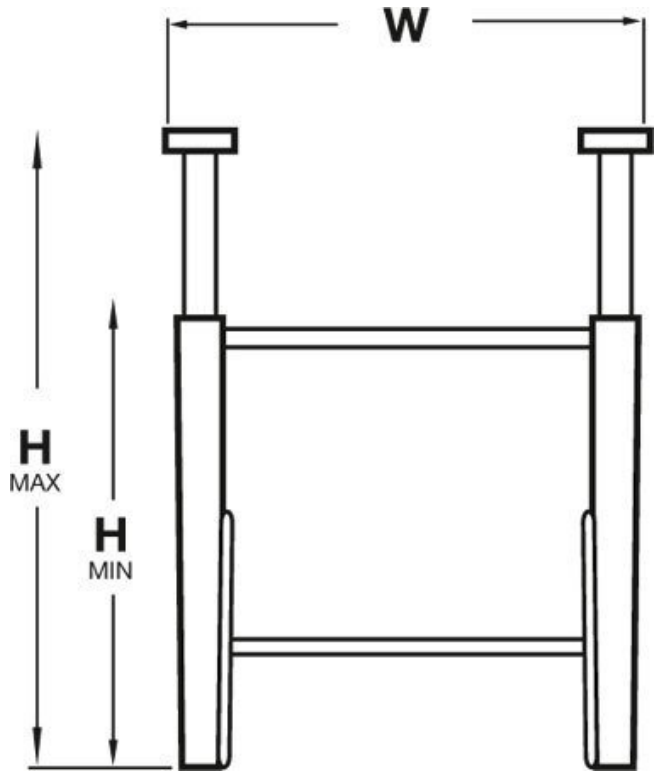

Product Brochure For L828

Roller Conveyor Stand - RS-600L

Suits RC-600 Conveyor
 505-800mm Adjustable Height

On Sale

Ex GST	Inc GST
\$100.00	\$110.00
\$90.00	\$99.00

ORDER CODE:	L828
W (mm):	600
H (Minimum) (mm):	505
H (Maximum) (mm):	800

Features

- Adjustable height

Recommended Accessories

L824
 Roller Conveyor