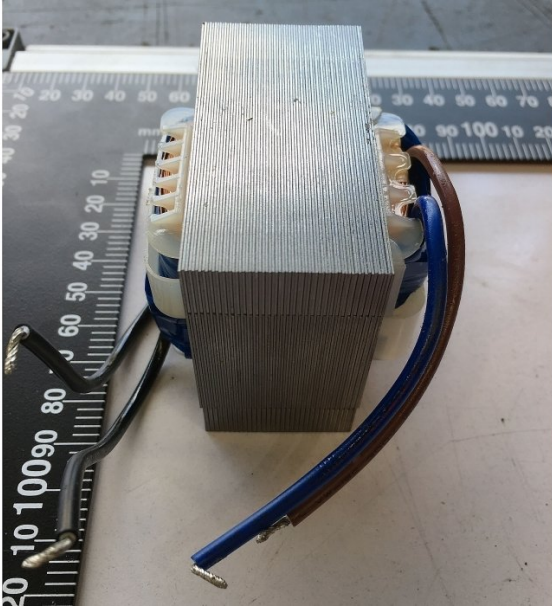

Product Brochure For LA010

TRANSFORMER 230VAC TO 12VAC - #

Suits: JW-55 + other models

ORDER CODE: LA010  
Size: ~

Specific Features

Top View