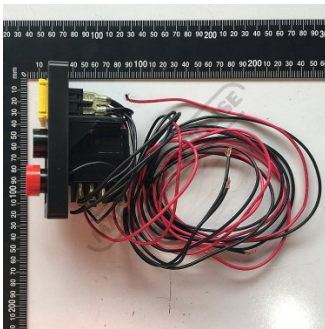

Product Brochure For LC999

SWITCH (NEW TYPE) - #323

Suits: AL-280P + other models

Ex GST
\$76.14

Inc GST
\$83.75

ORDER CODE:

LC999

Specific Features

Side View