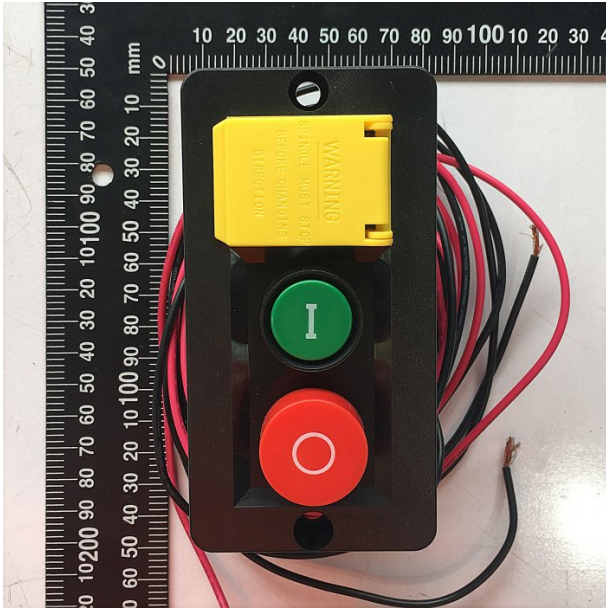

Product Brochure For LC999

SWITCH (NEW TYPE) - #323

Suits: AL-280P + other models

Ex GST
\$76.14

Inc GST
\$83.75

ORDER CODE:

LC999

Specific Features

Side View