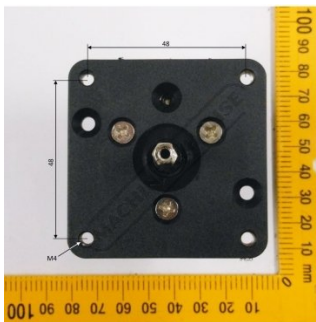

Product Brochure For LG0052

SWITCH FWD/REV - #

Suits: AL-960B + other models

Ex GST
\$90.00

Inc GST
\$99.00

ORDER CODE:

LG0052

Specific Features

LG0052 SWITCH FWD REV 440VAC 2