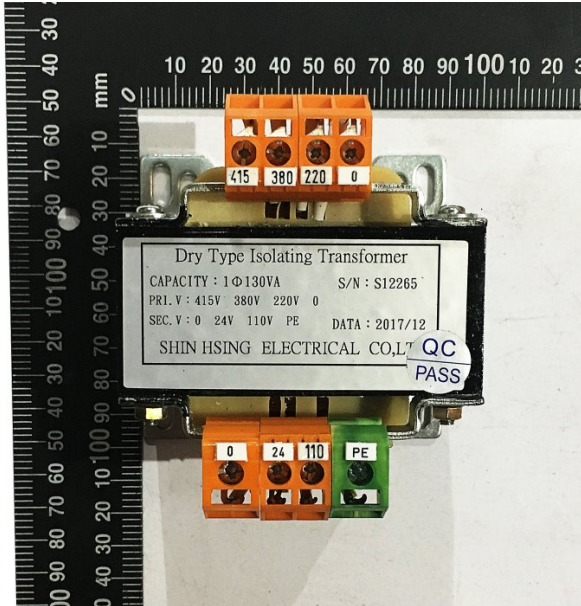

Product Brochure For LN998A

TRANSFORMER 415V - #

Suits: AL-1000D - AL-1000C + other models

Please Call

Specific Features

Front View