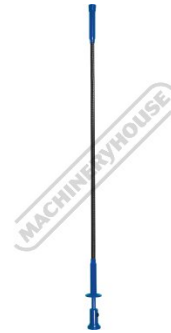

Product Brochure For M0010

Pick Up Tool with Magnetic Head & 1 x LED Light

620mm Long

* Product colour selected at random.(NZ)

On Sale

Ex GST
~~\$15.00~~
\$12.73

Inc GST
~~\$16.50~~
\$14.00

ORDER CODE:	M0010
MODEL:	~
Type:	LED Lighted Pick-up Tool & with Flexible Spring Jaw
Mirror Head Size (mm):	~
Number of LED Lights (No.):	1
Magnetic Pick Up Weight Capacity (kg):	2.2
Magnetic Pick Up Length (mm):	~
Overall Length - minimum to maximum (mm):	620
Telescopic:	~

Description

* Product colour selected at random.
 New-Zealand - Blue and Gold product colour
 Australia - Red Product Colour

Features

- Press plunger to open jaws & release plunger jaws clamp shut
- Claw can grip up to 30mm round objects
- Ø14.8mm magnetic head can retrieve screws, nuts and any steel objects that fallen into inconvenient places
- LED light switch mounted on spring mounted head
- Flexible spring claw for oddly shaped items

Includes

- Includes 3 x LR44 batteries

Product Brochure For M0010

Specific Features

New Zealand Stock Colour

Austalian Stock Colour

LED Light

Extended