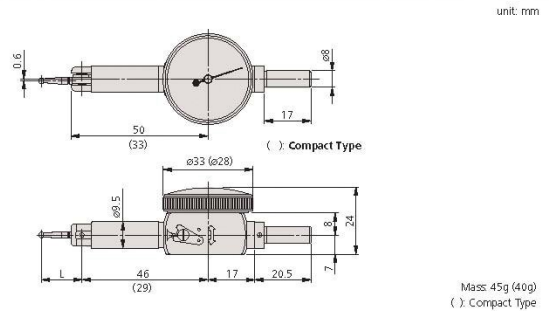

Product Brochure For M083

Dial Indicator - Imperial - 513-518T

0 - 0.04" Travel

On Sale

Ex GST	Inc GST
\$270.00	\$297.00
\$244.55	\$269.00

ORDER CODE:	M083
Range:	0.04"
Graduations:	0.001"
A (mm):	~
B (mm):	~
B1 (mm):	~
C (mm):	~
D (mm):	~
d (mm):	~
E (mm):	~
F (mm):	~
G (mm):	~
H (mm):	~
I (mm):	~
J:	~
K (mm):	~
L (mm):	~
L1 (mm):	~
Ø (mm):	~

Description
 Mitutoyo dial indicator

- Features**
- Jewelled bearings assure higher sensitivity and accuracy
 - Reversible measuring direction
 - Fully adjustable bezel/dial face
 - Two holding bars are supplied
 - Contact point is adjustable within 220°
 - Bezel is sealed with on O-ring to keep out water/oil

Product Brochure For M083

unit: mm

Mass: 45g (40g)
 () : Compact Type

Recommended Accessories

M050
 Magnetic Base - Standard

M051
 Magnetic Base - Deluxe - One Lock

Q430
 Magnetic Base - Small

Q435
 Magnetic Base - Large