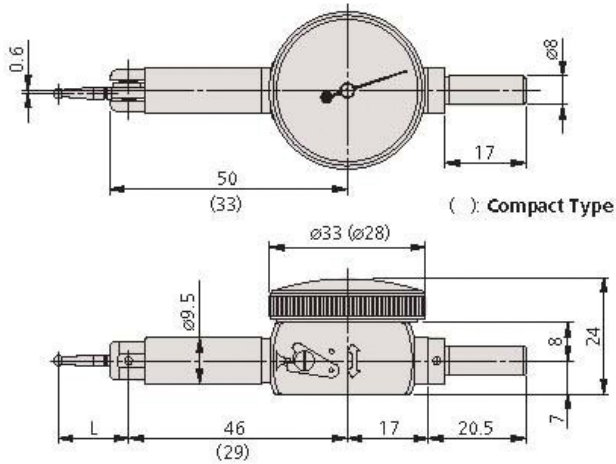

Product Brochure For M083

Dial Indicator - Imperial - 513-518T

0 - 0.04" Travel

On Sale

Ex GST	Inc GST
\$270.00	\$297.00
\$244.55	\$269.00

ORDER CODE:	M083
Range:	0.04"
Graduations:	0.001"
A (mm):	~
B (mm):	~
B1 (mm):	~
C (mm):	~
D (mm):	~
d (mm):	~
E (mm):	~
F (mm):	~
G (mm):	~
H (mm):	~
I (mm):	~
J:	~
K (mm):	~
L (mm):	~
L1 (mm):	~
Ø (mm):	~

Description
 Mitutoyo dial indicator

- Features**
- Jewelled bearings assure higher sensitivity and accuracy
 - Reversible measuring direction
 - Fully adjustable bezel/dial face
 - Two holding bars are supplied
 - Contact point is adjustable within 220°
 - Bezel is sealed with on O-ring to keep out water/oil

Product Brochure For M083

unit: mm

Mass: 45g (40g)
 () : Compact Type

Recommended Accessories

M050
 Magnetic Base - Standard

M051
 Magnetic Base - Deluxe - One Lock

Q430
 Magnetic Base - Small

Q435
 Magnetic Base - Large