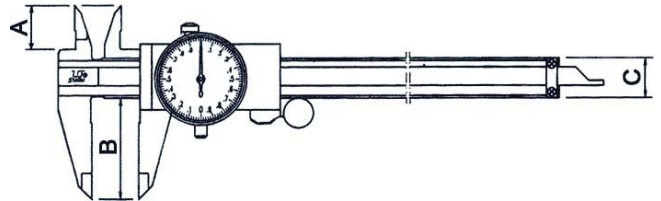

Product Brochure For M101

Dial Caliper - 505-740  
 6"

**On Sale**

<b>Ex GST</b>	<b>Inc GST</b>
<del>\$250.00</del>	<del>\$275.00</del>
<b>\$230.00</b>	<b>\$253.00</b>

ORDER CODE:	M101
Measuring Units:	Imperial
Range:	6"
Graduations:	0.001"
A (mm):	16
B (mm):	40
C (mm):	16

Mitutoyo

**Description**

Mitutoyo dial calipers