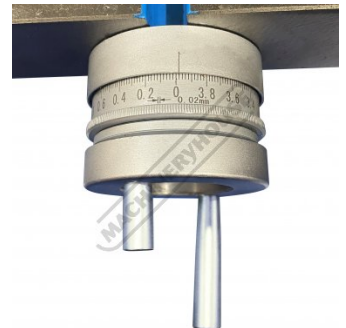

Features

- Manufactured from cast steel
- Swivel base 360 degree

Specific Features

Swivel Base

Rear View

Rear View & Swivel Base

Dial Graduations

Product Brochure For M2061