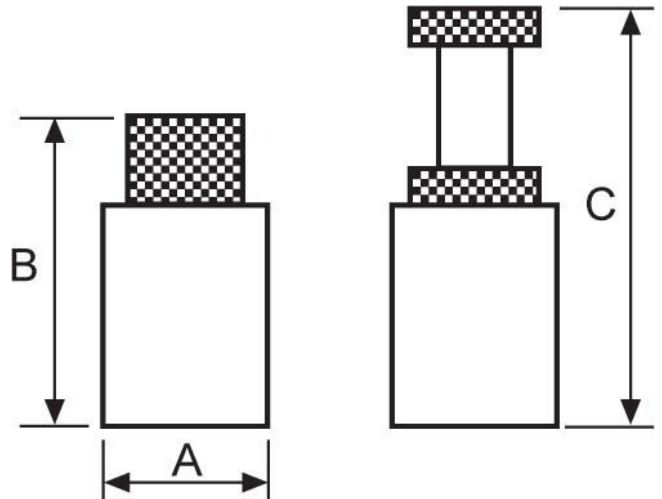

Product Brochure For M2087

Screw Jack Set - 7 Piece - SJ-7

56 – 85mm

Features

- Screw jack with flat head: height range 56mm – 85mm
- Screw jack with point head: height range 56mm – 85mm
- Screw jack base size Ø31.75mm

\$37.00

ORDER CODE:	M2087
A (mm):	Ø31.75
B (mm):	56
C (mm):	85
Nett Weight (kg):	2

Product Brochure For M2087

Specific Features

Set