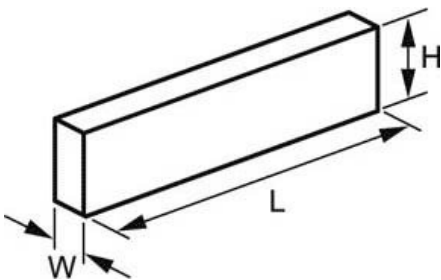

**\$62.73**

**\$69.00**

ORDER CODE:	M250
Number of Pieces (No.):	8
Matched pairs (No.):	4
Nett Weight (kg):	3.4

**Description**

Precision ground high-grade alloy steel, hardened.

**Features**

- Precision ground
- Length (L) & Height (H) tolerance to 0.005mm
- 150mm long

**Includes**

- W x H x L (mm)
- 2 x (12.7 x 44.45 x 152.4mm)
- 2 x (4.76 x 31.75 x 152.4mm)
- 2 x (12.7 x 38.1 x 152.4mm)
- 2 x (4.76 x 25.4 x 152.4mm)

Product Brochure For M250

---

**Recommended Accessories**