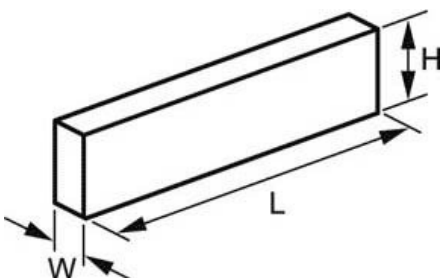

\$117.27

\$129.00

ORDER CODE:	M252
Number of Pieces (No.):	18
Matched pairs (No.):	9
Nett Weight (kg):	6.5

Description

Precision ground high-grade alloy steel, hardened.

Features

- Length (L) & Height (H) tolerance to 0.005mm
- 150mm long

Includes

- W x H x L (mm)
- 2 x (8.5 x 14 x 150mm)
- 2 x (8.5 x 16 x 150mm)
- 2 x (8.5 x 20 x 150mm)
- 2 x (8.5 x 24 x 150mm)
- 2 x (8.5 x 30 x 150mm)
- 2 x (8.5 x 32 x 150mm)
- 2 x (8.5 x 36 x 150mm)
- 2 x (8.5 x 40 x 150mm)
- 2 x (8.5 x 44 x 150mm)