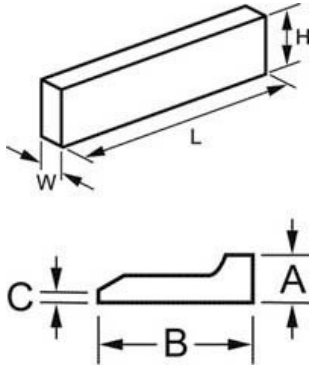

Product Brochure For M253