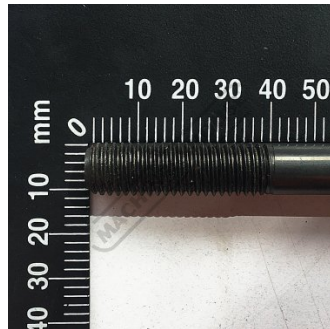

Product Brochure For MC301

DRAW BAR 1/2"BSW - #

Suits: RF31 + other models

Please Call

Specific Features

Detail View 1

Detail View 2