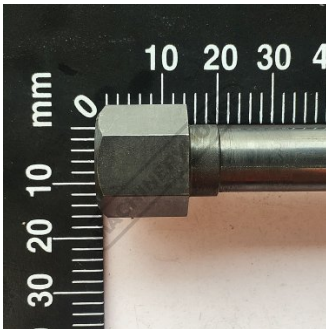

Product Brochure For MC301

DRAW BAR 1/2"BSW - #

Suits: RF31 + other models

Please Call

Specific Features

Detail View 1

Detail View 2