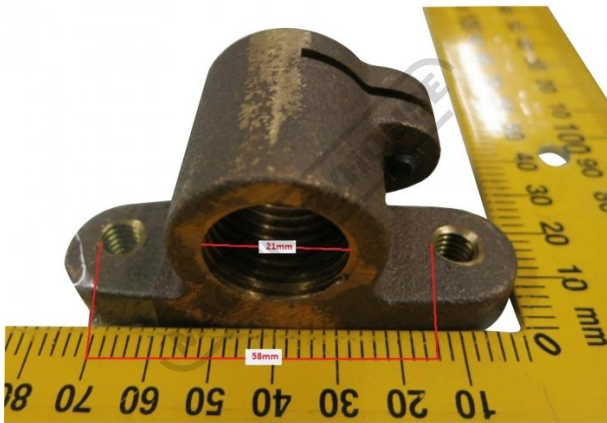

Product Brochure For MC623

6223S NUT X AXIS 2.5MM - #613

Suits: RF-31 + other models

Please Call

Specific Features

MC623 NUT X AXIS 2