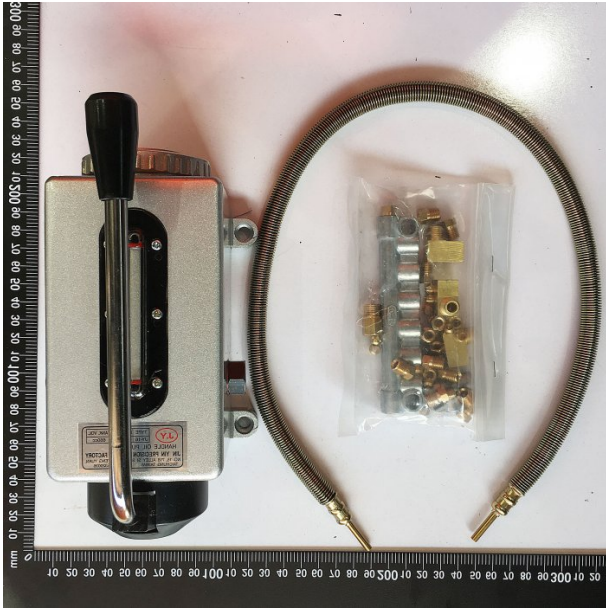

Product Brochure For MJ002

ONE SHOT LUBE HAND PUMP - #

Suits: BM-40V + other models

Ex GST
 \$194.09

Inc GST
 \$213.50

Specific Features

Side View

Detail View