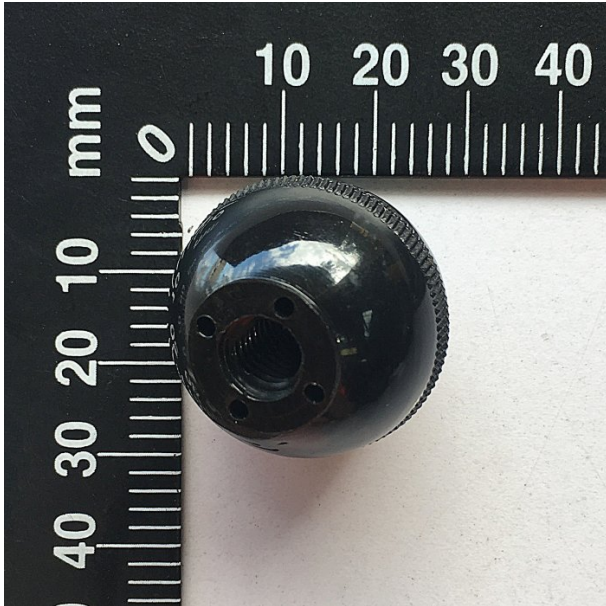

Product Brochure For MJ198

BLACK KNOB BALL - #29

5/16" BSW

Suits: BM-40V (M607D) + other models

Specific Features

Top View