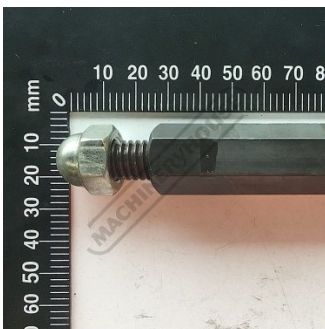

Product Brochure For MJ569B

**DRAW BAR 16MM - #**

Suits: BM-50VE + other models

**Ex GST**  
**\$82.95**

**Inc GST**  
**\$91.25**

**Specific Features**

Detail View