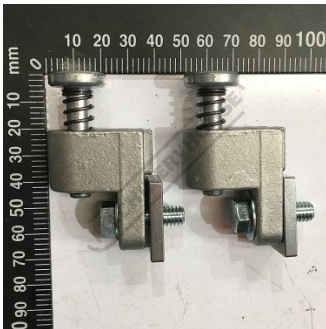

Product Brochure For MW115

TRAVEL STOP SET X AXIS - #36

#PO1916-1

Suits: CE-500PX + other models

Ex GST
\$50.00

Inc GST
\$55.00

Specific Features

Top View