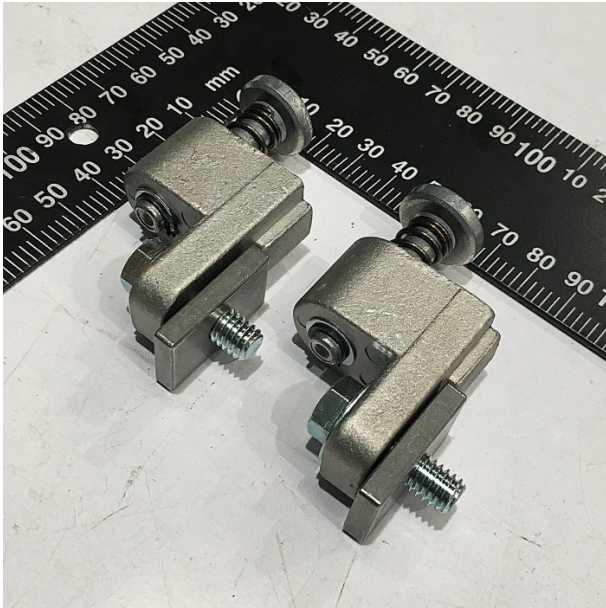

Product Brochure For MW115

TRAVEL STOP SET X AXIS - #36

#PO1916-1

Suits: CE-500PX + other models

Ex GST
\$50.00

Inc GST
\$55.00

Specific Features

Top View