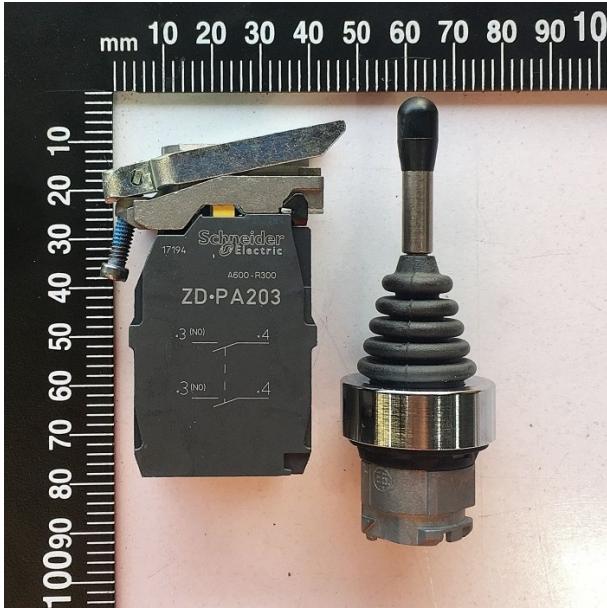

Product Brochure For MY5000

SWITCH 4 DIRECTION - #

ZD-PA203

Suits: BM-70VE + other models

Ex GST
\$293.18

Inc GST
\$322.50

ORDER CODE:

MY5000

Specific Features

Side View