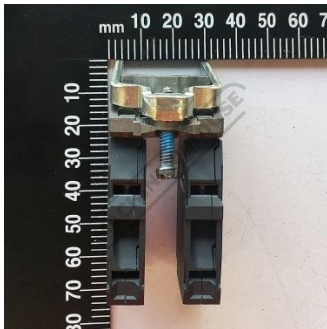

Product Brochure For MY5000

SWITCH 4 DIRECTION - #

ZD-PA203

Suits: BM-70VE + other models

Ex GST
\$293.18

Inc GST
\$322.50

ORDER CODE:

MY5000

Specific Features

Side View