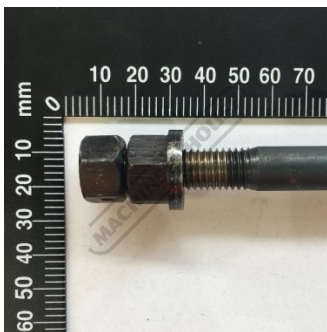

Product Brochure For NA9999

DRAW BAR - #

1/2 WHITWORTH

Suits: DMF-40 + other models

Ex GST
\$50.00

Inc GST
\$55.00

Specific Features

Detail View

Thread