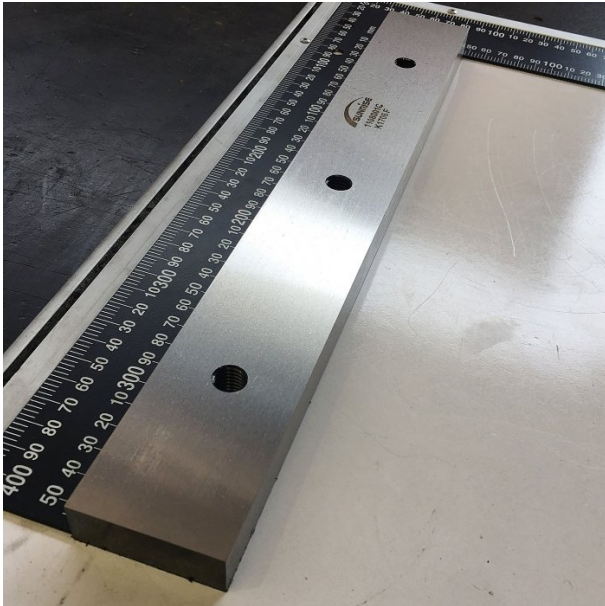

Product Brochure For PP453

FLAT SHEAR BLADE LWR FIXED - #25

211108001C #1108001

Suits: IW-45M

Ex GST
\$531.09

Inc GST
\$584.20

Specific Features

Top View